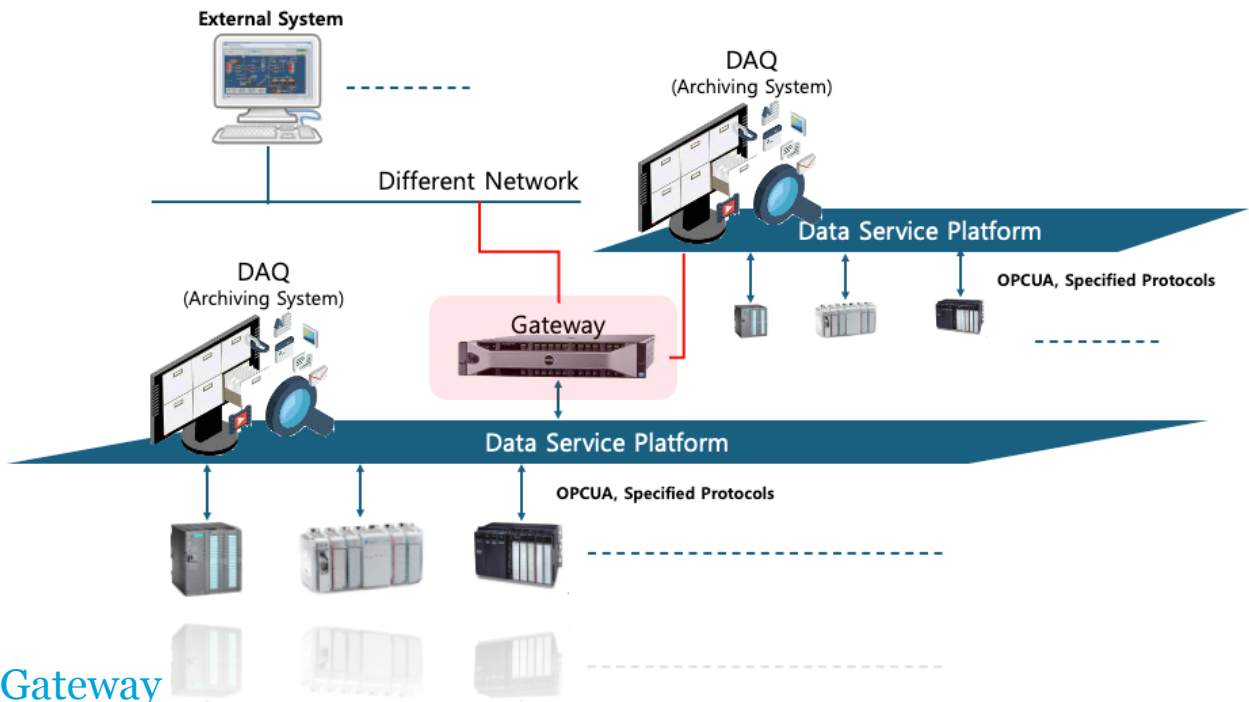

GATEWAY

Gateway

Gateway is a dedicated software solution for the Data Service Platform that connects different networks and manages network traffic, preventing potential issues that could impact on system performance.

It allows the Data Service Platform to scale without limitations by efficiently managing network connections. Gateway also protects the system from uncontrollable network traffic by sharing a single data connection with multiple clients, ensuring stable and reliable performance.

SPECIFICATIONS

- Operating Environments:
 - OS: Linux, Mac OSX
 - NIC: more than 2
- Security
 - Access control based on username and data name patterns
 - Write control based on username and data name patterns