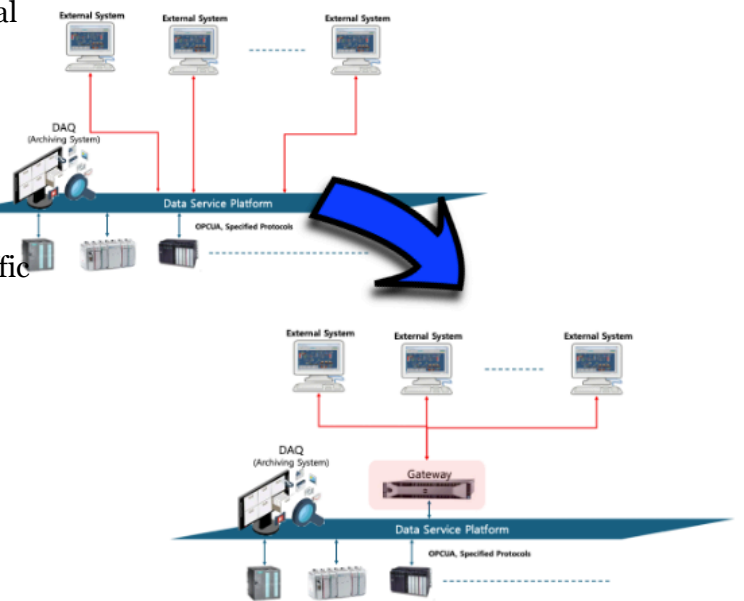

GATEWAY

Gateway

Gateway is a dedicated software solution for the Data Service Platform that connects different networks and manages network traffic, preventing potential issues that could impact on system performance.

It allows the Data Service Platform to scale without limitations by efficiently managing network connections. Gateway also protects the system from uncontrollable network traffic by sharing a single data connection with multiple clients, ensuring stable and reliable performance.

SPECIFICATIONS

- Operating Environments:
 - OS: Linux, Mac OSX
 - NIC: more than 2
- Security
 - Access control based on username and data name patterns
 - Write control based on username and data name patterns